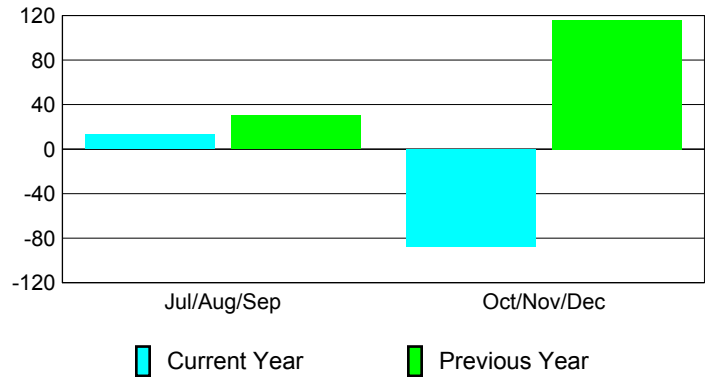

Comparison of Membership Gain/Loss

Current Year Compared to the Previous Year