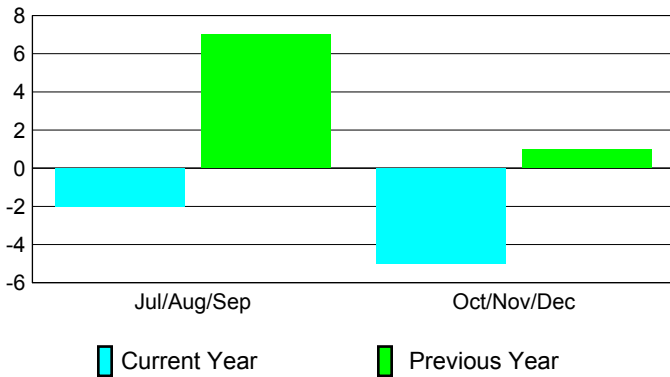

2010-2011 GMT Reports for District (or Undistricted) **District 315B4**

GMT: **SANGEETA JATIA**

Location: **REP OF BANGLADESH**

GMT CA: **6**

CLUBS

Club Results
2010-2011

Clubs
2009-2010

Month	New Club Goal	Actual New Clubs	Actual Dropped Clubs	Gain/Loss of Clubs	Gain/Loss of Clubs
Jul/Aug/Sep	3	2	-4	-2	7
Oct/Nov/Dec	1	0	-5	-5	1
Totals	4	2	-9	-7	8

Club Results 2010-2011

Goal, New, Dropped, Gain/Loss

Comparison of Club Gain/Loss

Current Year Compared to the Previous Year

YTD Status Quo Clubs 2010-2011

Status Quo Clubs Compared to Status Quo Members

MEMBERSHIP