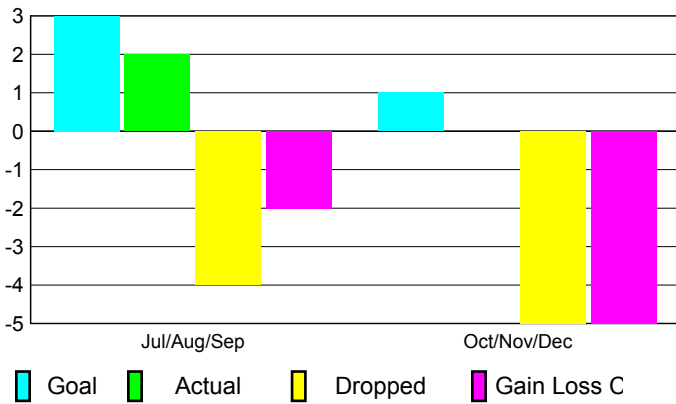

2010-2011 GMT Reports for District (or Undistricted) **District 315B4**

GMT: **SANGEETA JATIA**

Location: **REP OF BANGLADESH**

GMT CA: **6**

CLUBS

Club Results
2010-2011

Clubs
2009-2010

Month	New Club Goal	Actual New Clubs	Actual Dropped Clubs	Gain/Loss of Clubs	Gain/Loss of Clubs
Jul/Aug/Sep	3	2	-4	-2	7
Oct/Nov/Dec	1	0	-5	-5	1
Totals	4	2	-9	-7	8

Club Results 2010-2011

Goal, New, Dropped, Gain/Loss

Comparison of Club Gain/Loss

Current Year Compared to the Previous Year

YTD Status Quo Clubs 2010-2011

Status Quo Clubs Compared to Status Quo Members

MEMBERSHIP