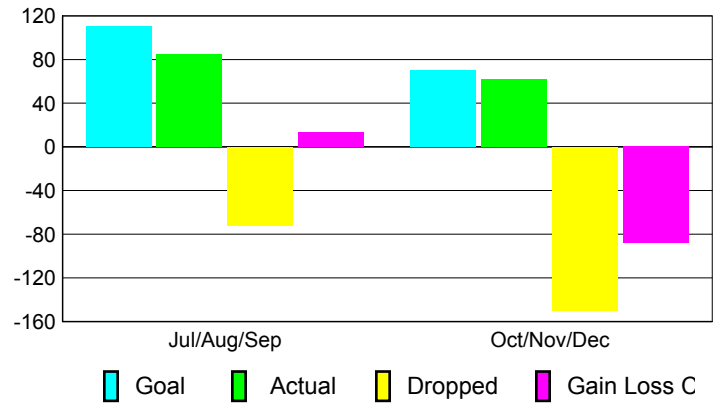

Membership Results 2010-2011

Goal, New, Dropped, Gain/Loss